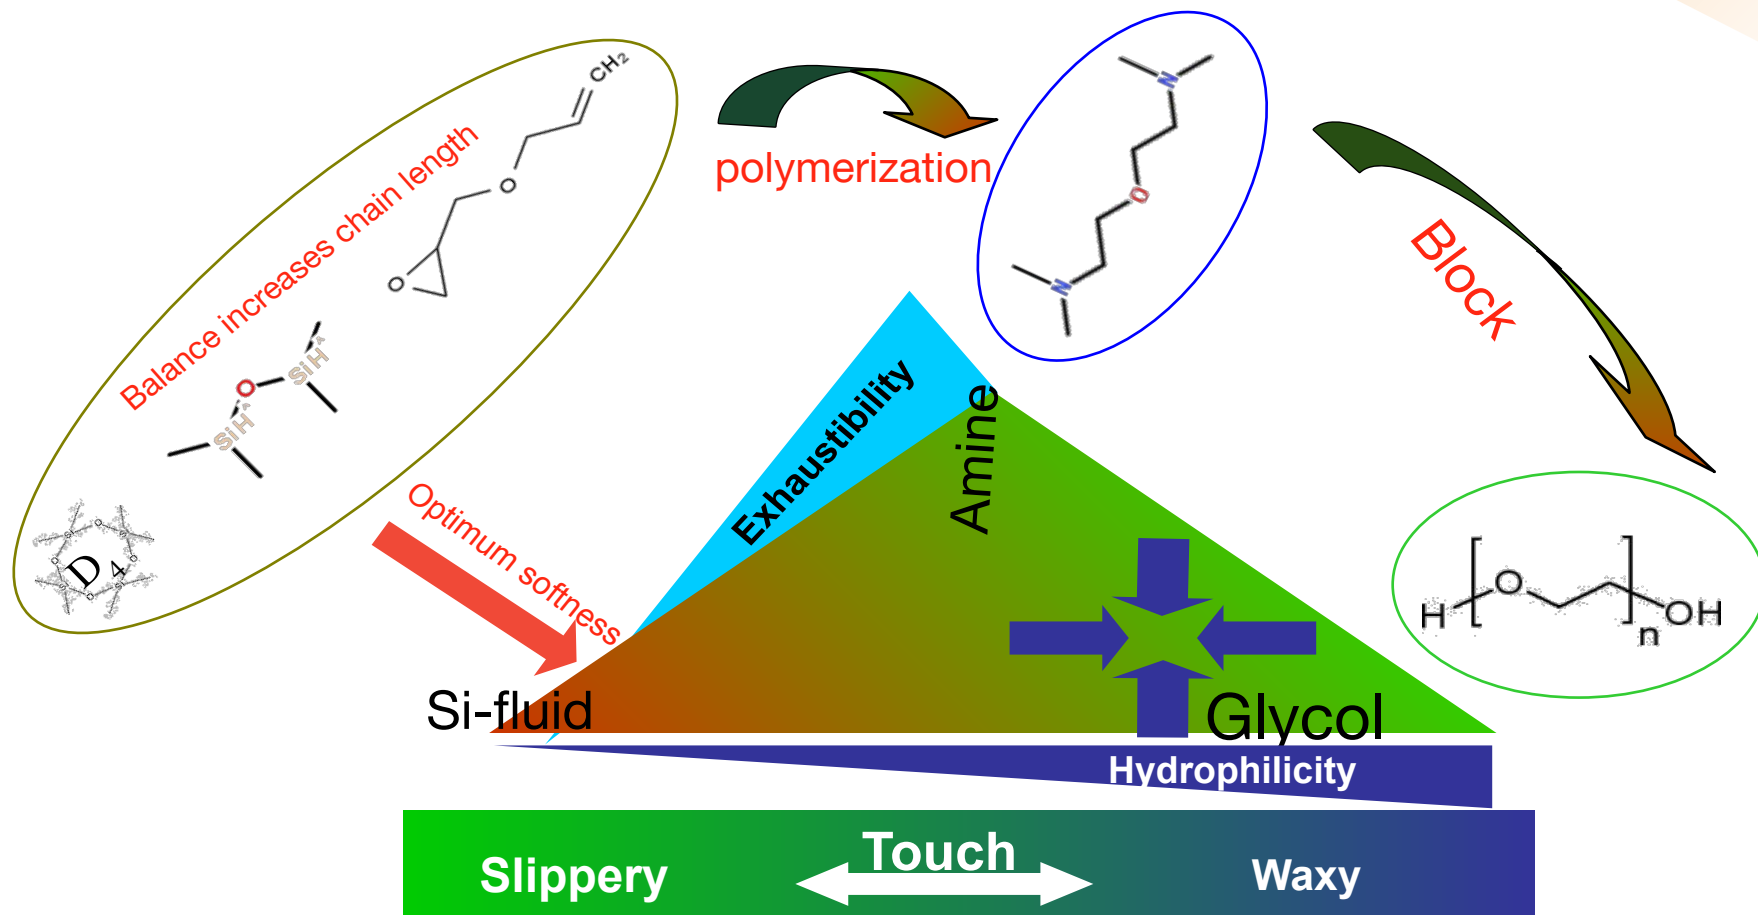

Product Development Route

CHEVELL

CONTACT US

Chevell International Company Limited
#365 Shenyang Middle Rd.,
Weihai, Shandong 264203 China
Phone. +86-177 6314 5841

For Technical Support:
technical@novellsilicone.com