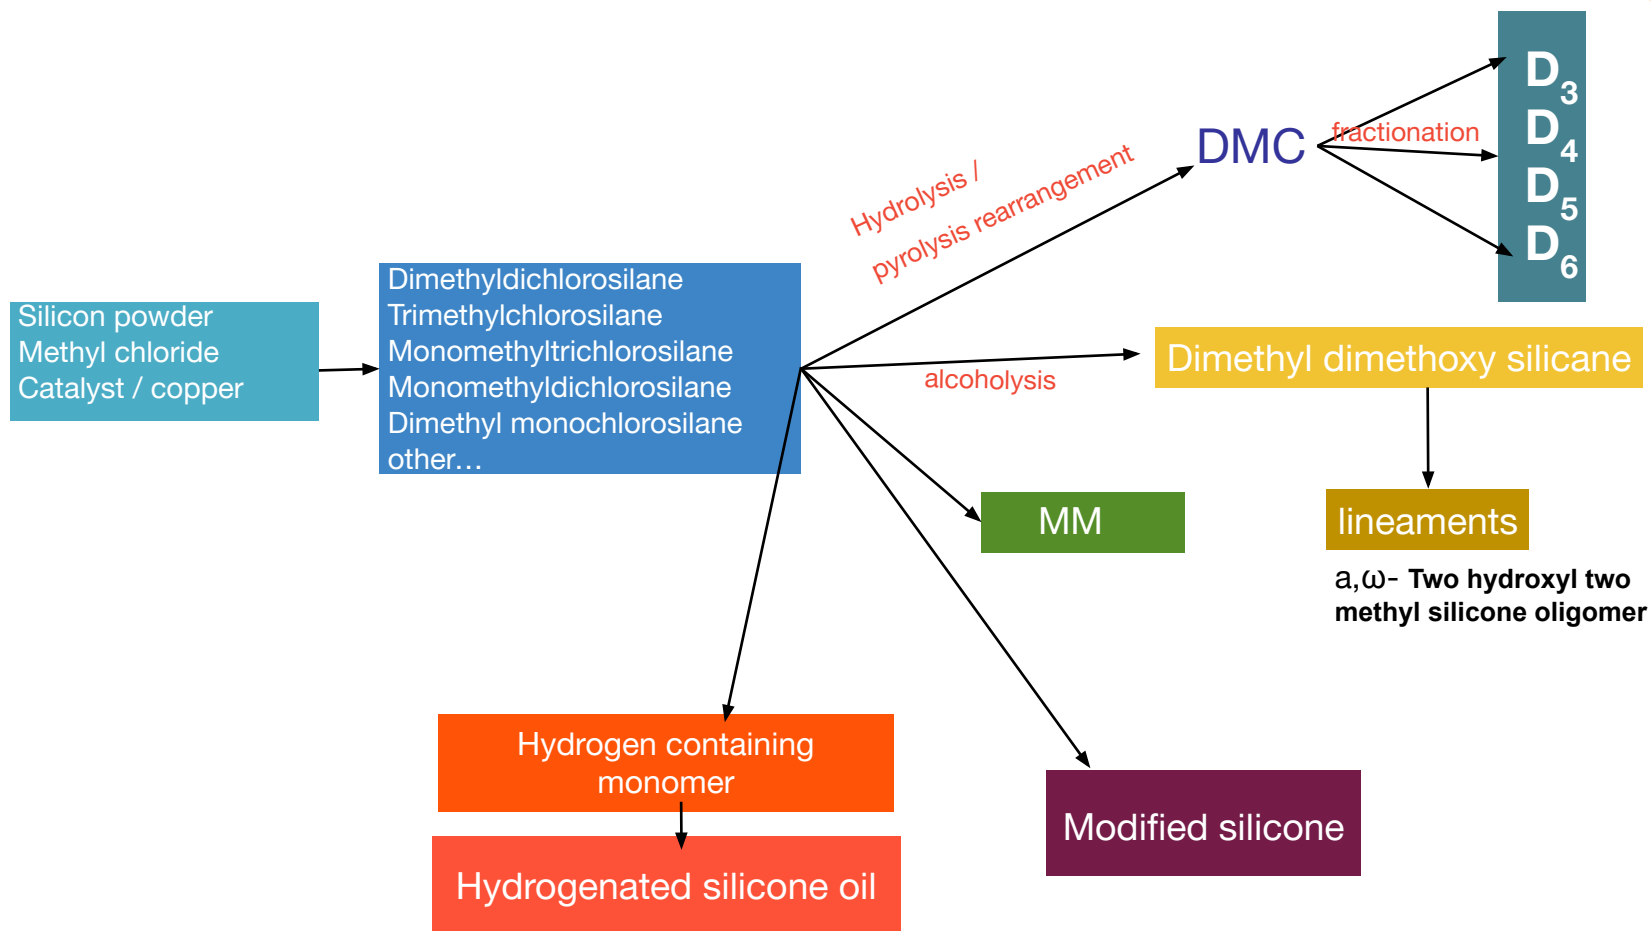

Product Development Route

CHEVELL

CONTACT US

Chevell International Company Limited
#365 Shenyang Middle Rd.,
Weihai, Shandong 264203 China
Phone. +86-177 6314 5841

For Technical Support:
technical@novellsilicone.com